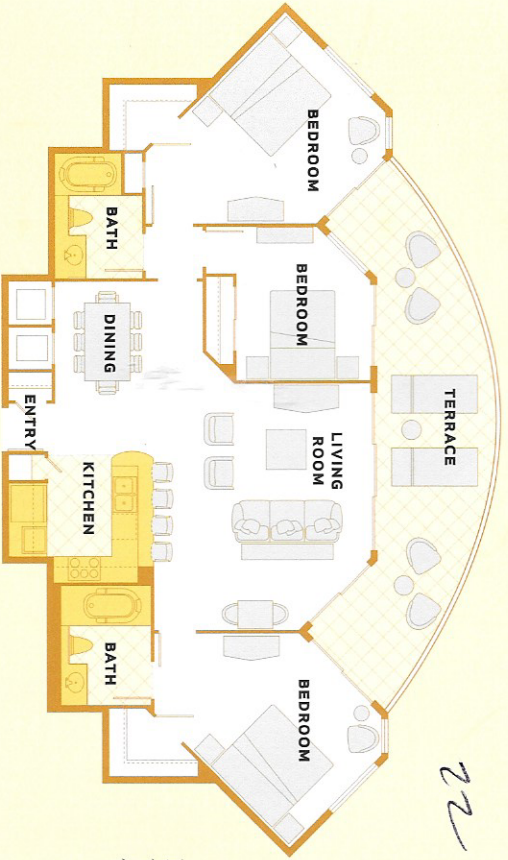

CONDOMINIUMS

UNIT C
 2 Bedroom } 2 Bath
 Enclosed 1,150 sq. ft.
 Terrace 195 sq. ft.
Total 1,345 sq. ft.

40

UNIT D
 3 Bedroom } 2 Bath
 Enclosed 1,445 sq. ft.
 Terrace 335 sq. ft.
Total 1,780 sq. ft.

22

VILLA

VILLA E
 2 Bedroom } 2 Bath
 Enclosed 1,390 sq. ft.
 Garden Area 410 sq. ft.
Total 1,800 sq. ft.

The Accommodations